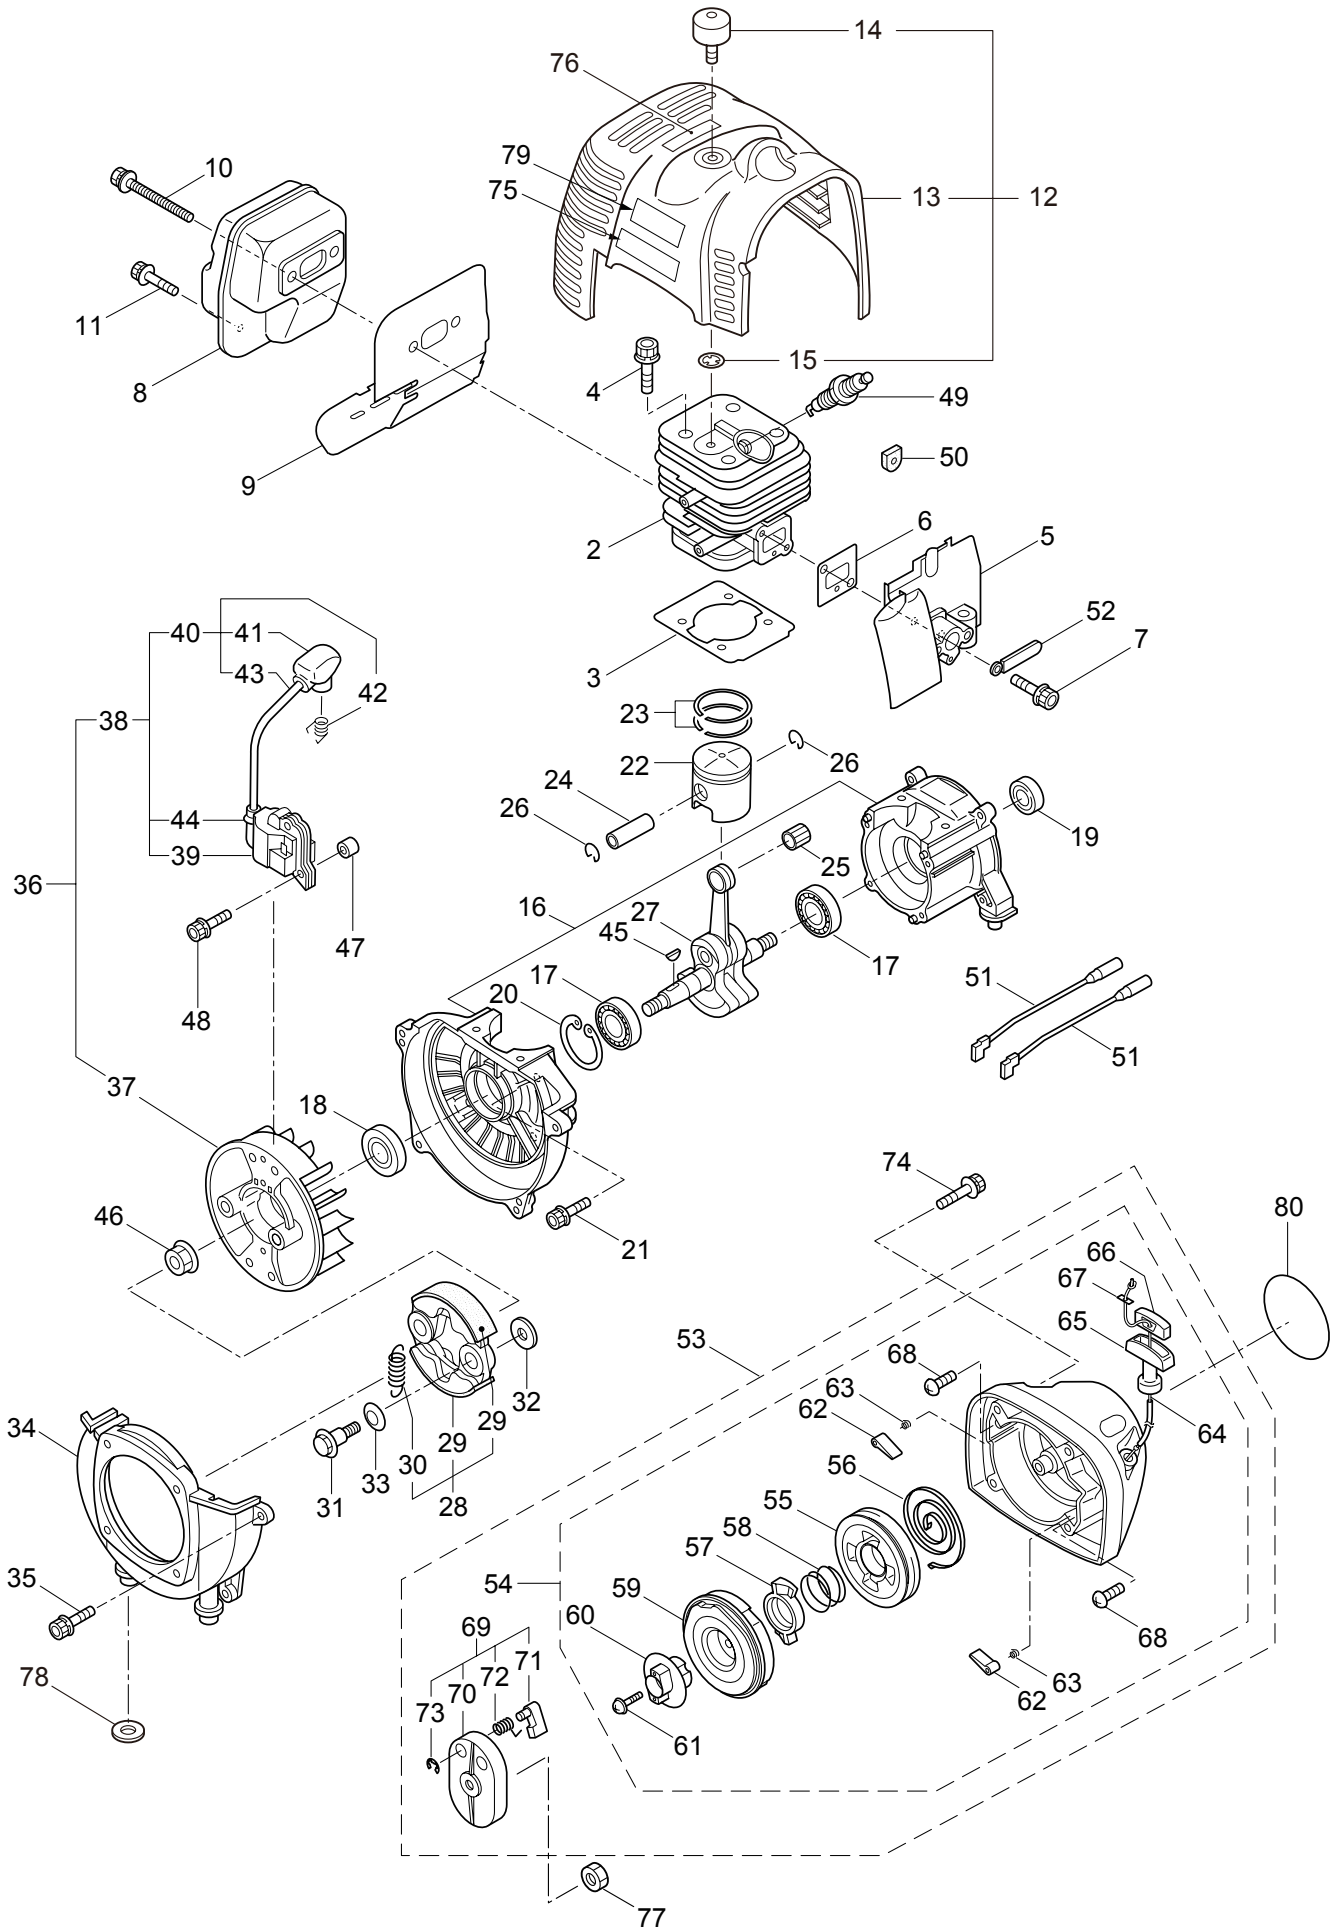

3. BC4320H-RS-01
ENGINE

Ref. No.	Part No.	Part Name	Q'ty	Remarks
3-1	858297	Engine	1	NE420/13
3-2	282257	Cylinder	1	New gasket required
3-3	282259	Gasket	1	
3-4	261612	Cap Screw	4	M5x30
3-5	282261	Insulator	1	New gasket required
3-6	282262	Gasket	1	
3-7	267290	Cap Screw	2	M5x20
3-8	282264	Muffler Comp.	1	
3-9	282271	Gasket	1	
3-10	266713	Cap Screw	2	M5x60
3-11	283315	Screw	1	M5x12W-12
3-12	286390	Top Cover Ass'y	1	Incl.13-15
3-13	282274	Top Cover	1	
3-14	285843	Knob	1	
3-15	286362	Washer	1	M6
3-16	282277	Crankcase	1	
3-17	262658	Bearing	2	#6202C3
3-18	262660	Oil Seal	1	TC15357
3-19	262565	Oil Seal	1	ISCD15257
3-20	012380	Snap Ring	1	#35
3-21	261612	Cap Screw	4	M5x30
3-22	265227	Piston	1	
3-23	262476	Piston Ring	2	(2)Required
3-24	262749	Piston Pin	1	
3-25	262659	Bearing,Needle	1	KTV111414EG01B2
3-26	262479	Clip,Piston Pin	2	
3-27	283038	Crankshaft/Conn.Rod Ass'y	1	
3-28	282743	Clutch Ass'y	1	Incl.29,30
3-29	282624	Clutch Shoe	2	(2)required
3-30	263617	Spring,Clutch	1	2.3-44.8L
3-31	282321	Cap Screw	2	M8x1.25
3-32	262683	Washer	2	8x22xt1.2
3-33	262682	Wave Washer	2	
3-34	282285	Fan Cover	1	
3-35	261250	Cap Screw	4	M5x20
3-36	282287	Magneto Ass'y	1	Incl.37-44
3-37	282288	Rotor/Fan	1	
3-38	282289	Ignition Coil Ass'y	1	Incl.39-44
3-39	267572	Coil	1	
3-40	282290	Spark Plug Wire Ass'y	1	Incl.41-43
3-41	282292	Plug Boot	1	
3-42	261075	Connector	1	
3-43	282291	Spark Plug Wire	1	
3-44	261072	Cap	1	
3-45	261076	Woodruff Key	1	3x10