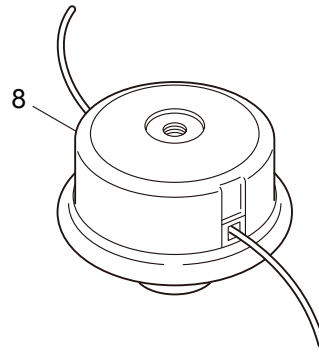

5. BC4320H-RS-01
ACCESSORIES

Ref. No.	Part No.	Part Name	Q'ty	Remarks
5-1	228008	Box Spanner	1	
5-2	054756	Double-ended Wrench	1	10x13
5-3	212300	Lever Handle	1	6X100L
5-4	219432	Wrench	1	4mm
5-5	219433	Wrench	1	5mm
5-6	220534	Blade Cover	1	
5-7	227910	3-Teeth Blade	1	
5-8	234860	Nylon Head (L) 5	1	
5-9	233326	Instruction Manual	1	FR/IT/DE
5-10	233234	Instruction Manual	1	GB/ES/PT
5-11	523498	Parts List	1	BC4320H-RS-01