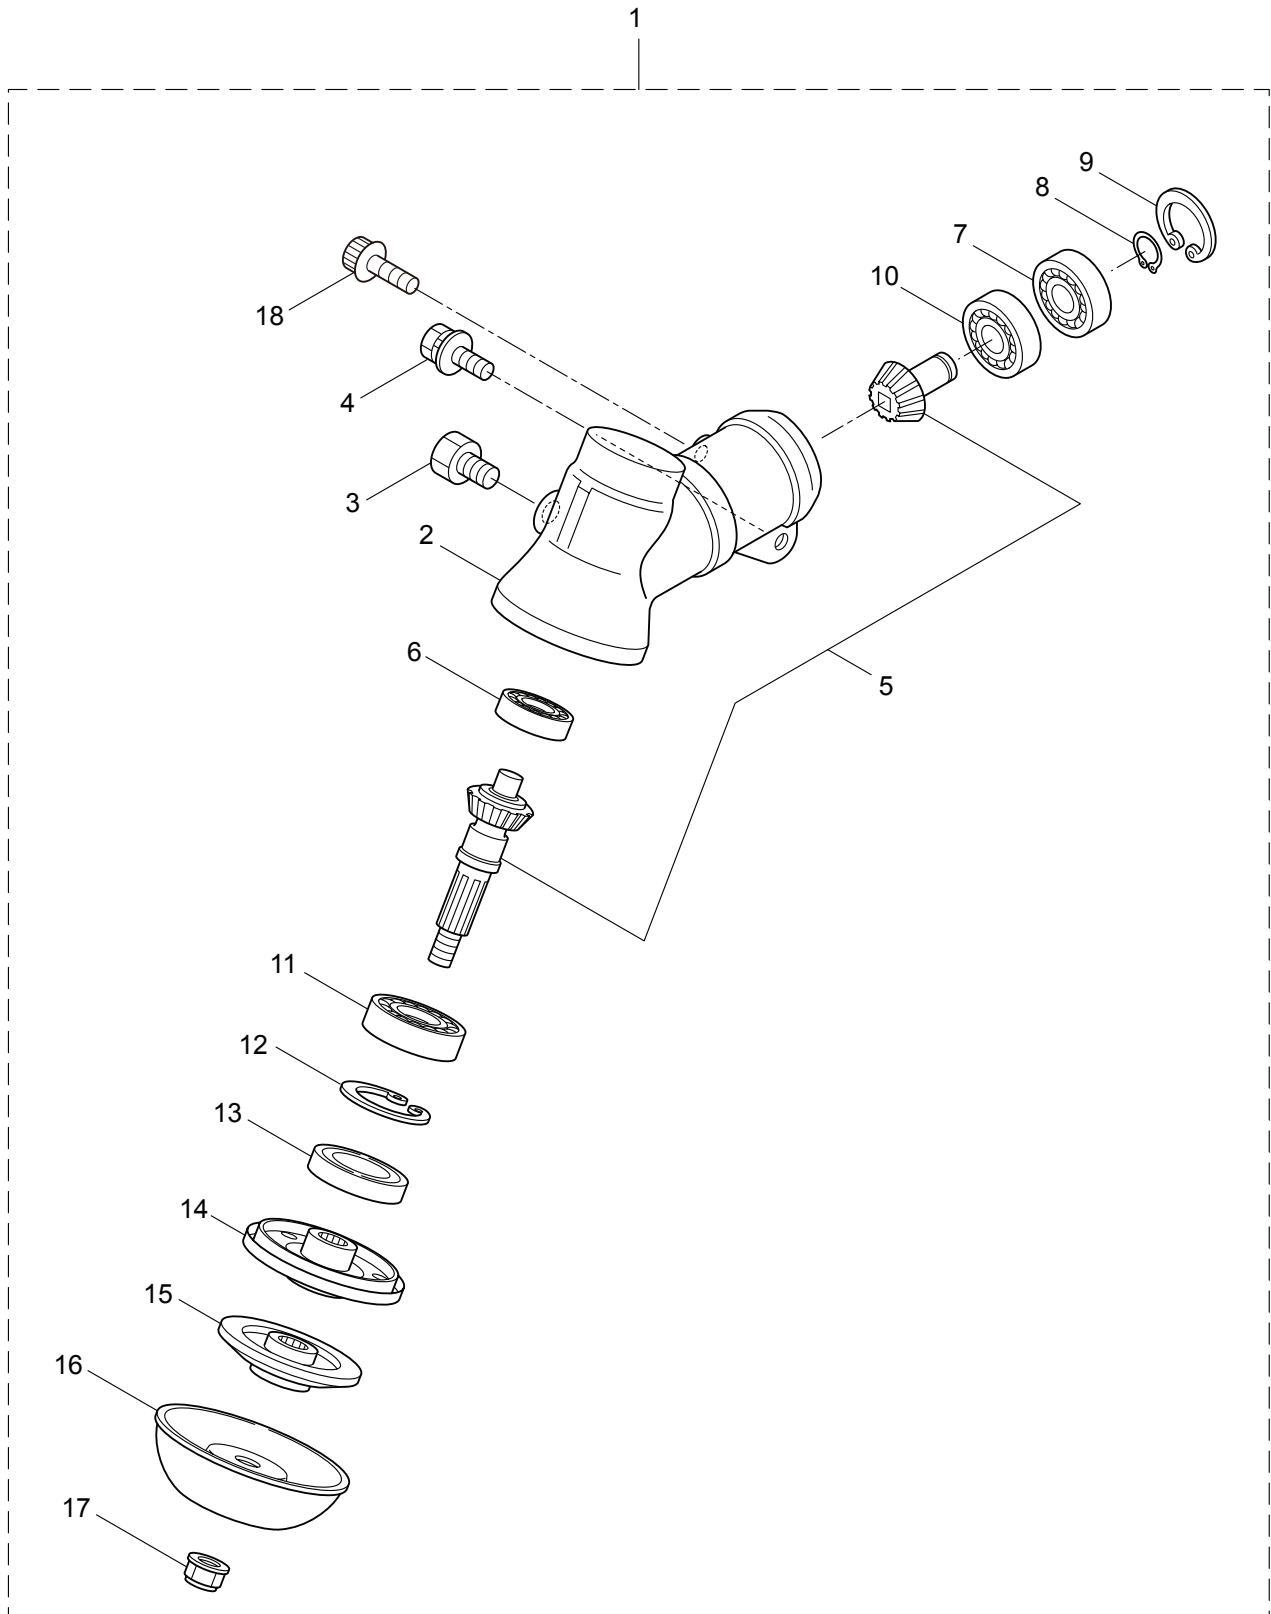

2. BC4320H-RS-01
GEARCASE

Ref. No.	Part No.	Part Name	Q'ty	Remarks
2-1	234835	Gearcase Ass'y	1	Incl.2-18
2-2	232833	Gearcase	1	
2-3	234109	Bolt	1	M8x8
2-4	217134	Bolt	1	M6x30
2-5	234349	Gear Set	1	
2-6	014490	Bearing	1	#6000
2-7	106933	Bearing	1	#6000Z
2-8	014210	Snap Ring	1	#10
2-9	054676	Snap Ring	1	#26
2-10	014490	Bearing	1	#6000
2-11	012544	Bearing	1	#6202
2-12	012380	Snap Ring	1	#35
2-13	232049	Oil Seal	1	D21355
2-14	232322	Bracket A Ass'y	1	
2-15	232052	Bracket B	1	
2-16	230849	Stabilizer	1	
2-17	232920	Nut	1	M10x1.25
2-18	217135	Bolt	1	M6x10