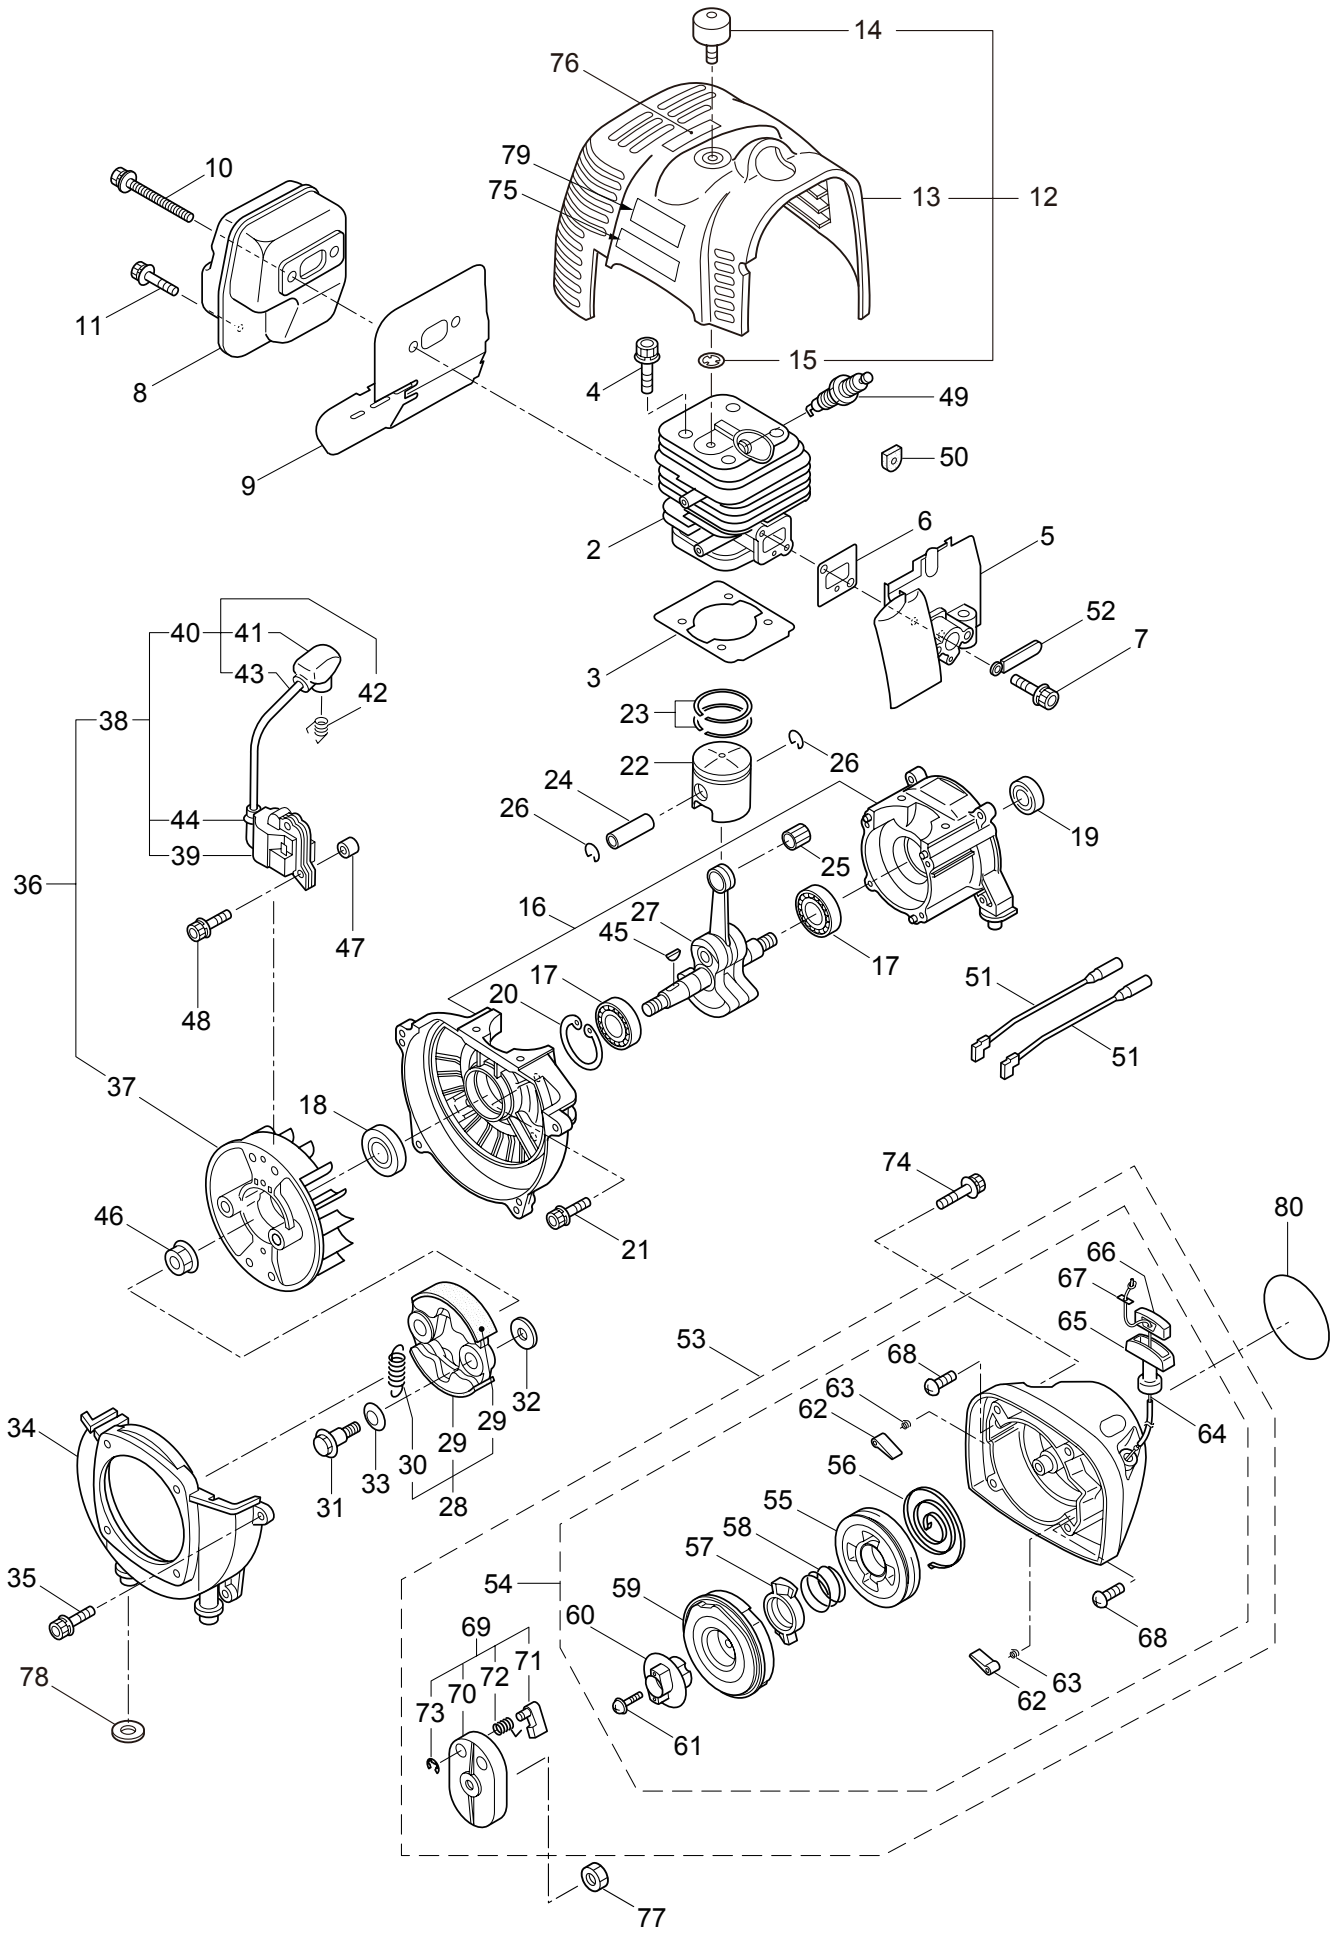

3. BC4320H-RS-01
ENGINE

Ref. No.	Part No.	Part Name	Q'ty	Remarks
3-46	262731	Nut,Rotor	1	M10
3-47	280381	Spacer	2	
3-48	261256	Cap Screw	2	M4x25
3-49	262483	Spark Plug	1	NGK BPMR6Y
3-50	281172	Grommet	1	
3-51	267492	Lead	2	130L
3-52	264588	Clamp	1	
3-53	282294	Recoil Starter Ass'y	1	Incl.54-73
3-54	282295	Starter Ass'y	1	Incl.55-68
3-55	280994	Pulley	1	
3-56	280995	Spiral Spring	1	
3-57	280996	Pawl	1	
3-58	280997	Return Spring	1	
3-59	283123	Spring Comp.	1	
3-60	280999	Plate	1	
3-61	281000	Set Screw	1	
3-62	281001	Pawl	2	
3-63	281002	Return Spring	2	
3-64	281004	Starter Rope	1	
3-65	262633	Starter Grip	1	
3-66	262981	Cap	1	
3-67	281005	Rope Stopper	1	
3-68	282622	Screw	2	
3-69	282623	Starter Pulley Ass'y	1	Incl.70-73
3-70	282282	Starter Pulley	1	
3-71	262636	Pawl	2	
3-72	262637	Return Spring	2	
3-73	262638	E-Ring	2	
3-74	261607	Cap Screw	4	M5x16
3-75	262714	Label	1	MARUYAMA
3-76	267561	Label	1	
3-77	126990	Nut	1	M8
3-78	285735	Packing	4	
3-79	265694	Label	1	
3-80	283135	Label	1	REVERSE2/NE420