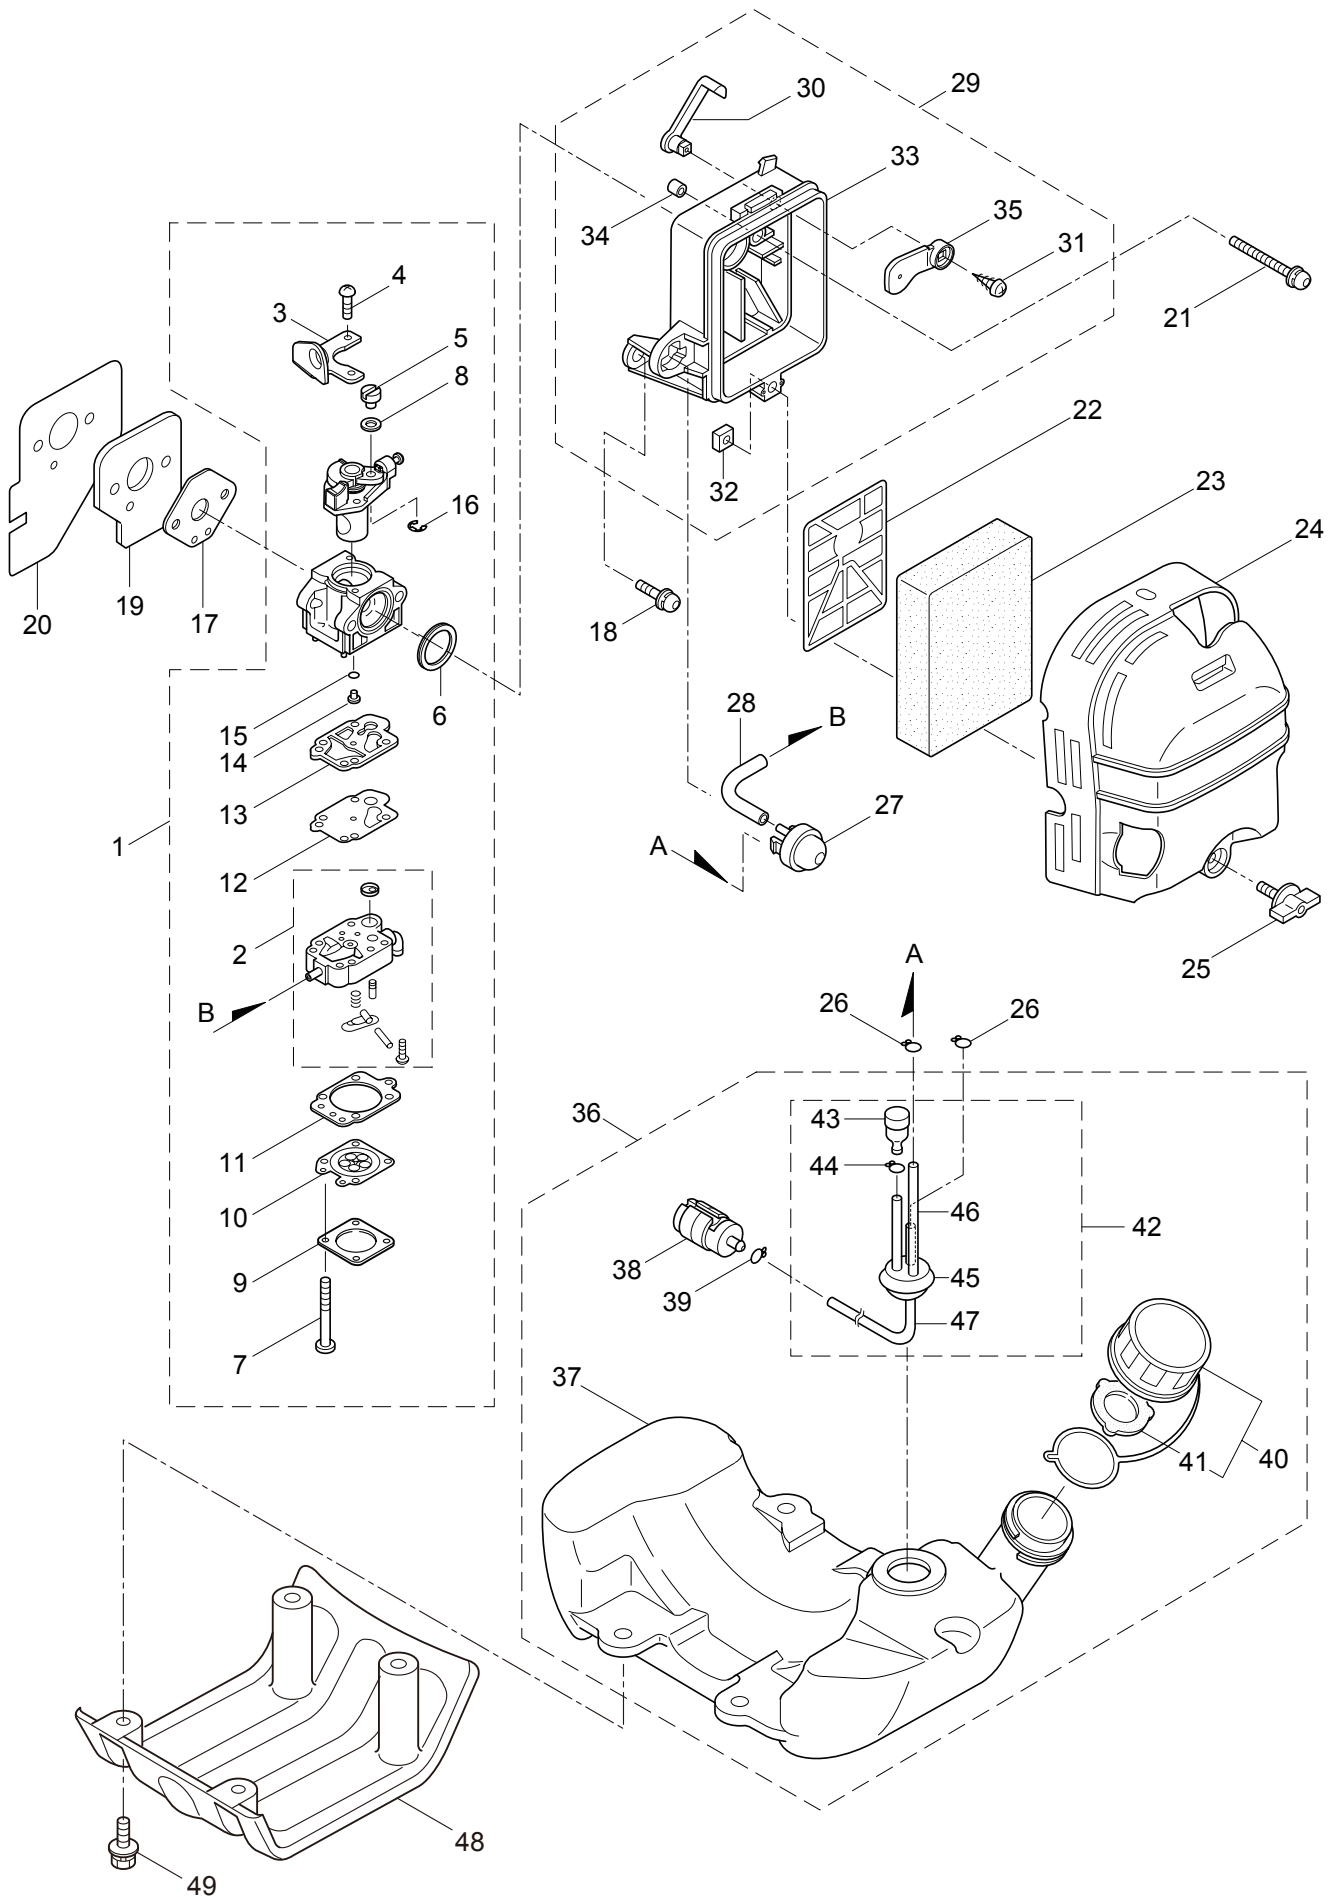

4. BC4320H-RS-01
CARBURETOR, FUEL TANK

Ref. No.	Part No.	Part Name	Q'ty	Remarks
4-1	284109	Carburetor Ass'y	1	Incl.2-16 New gasket required
4-2	283124	Pump Body	1	
4-3	264677	Bracket	1	
4-4	261875	Screw	2	
4-5	261658	Swivel	1	
4-6	261657	Packing	1	
4-7	263737	Screw	4	
4-8	264678	Washer	1	
4-9	263726	Cover Plate	1	
4-10	283905	Diaphragm, Meterring	1	
4-11	263727	Gasket	1	
4-12	262994	Diaphragm,Fuel Pump	1	
4-13	282576	Gasket	1	
4-14	283125	Main Jet	1	
4-15	261871	O-Ring	1	
4-16	261876	E-Ring	1	
4-17	282301	Gasket	1	
4-18	264807	Cap Screw	1	M5x16
4-19	283086	Divider	1	
4-20	283087	Gasket	1	
4-21	262720	Cap Screw	2	M5x55
4-22	282481	Plate	1	
4-23	282306	Element	1	
4-24	282307	Cleaner Cover	1	
4-25	281438	Knob	1	
4-26	261117	Clip	2	
4-27	282299	Pump	1	
4-28	282512	Fuel Pipe	1	
4-29	282302	Case Ass'y	1	Incl.30-35
4-30	282305	Lever	1	
4-31	269032	Screw	1	
4-32	269423	Nut	1	
4-33	282303	Case Body	1	
4-34	282484	Sleeve	3	
4-35	282304	Valve	1	
4-36	282309	Fuel Tank Ass'y	1	Incl.37-47
4-37	282310	Fuel Tank	1	
4-38	267328	Fuel Filter Ass'y	1	
4-39	261117	Clip	1	
4-40	281564	Fuel Tank Cap Ass'y	1	Incl.41
4-41	269377	Gasket	1	
4-42	282312	Fuel Pipe Ass'y	1	Incl.43-47
4-43	261590	Breather	1	
4-44	261117	Clip	1	
4-45	268065	Grommet	1