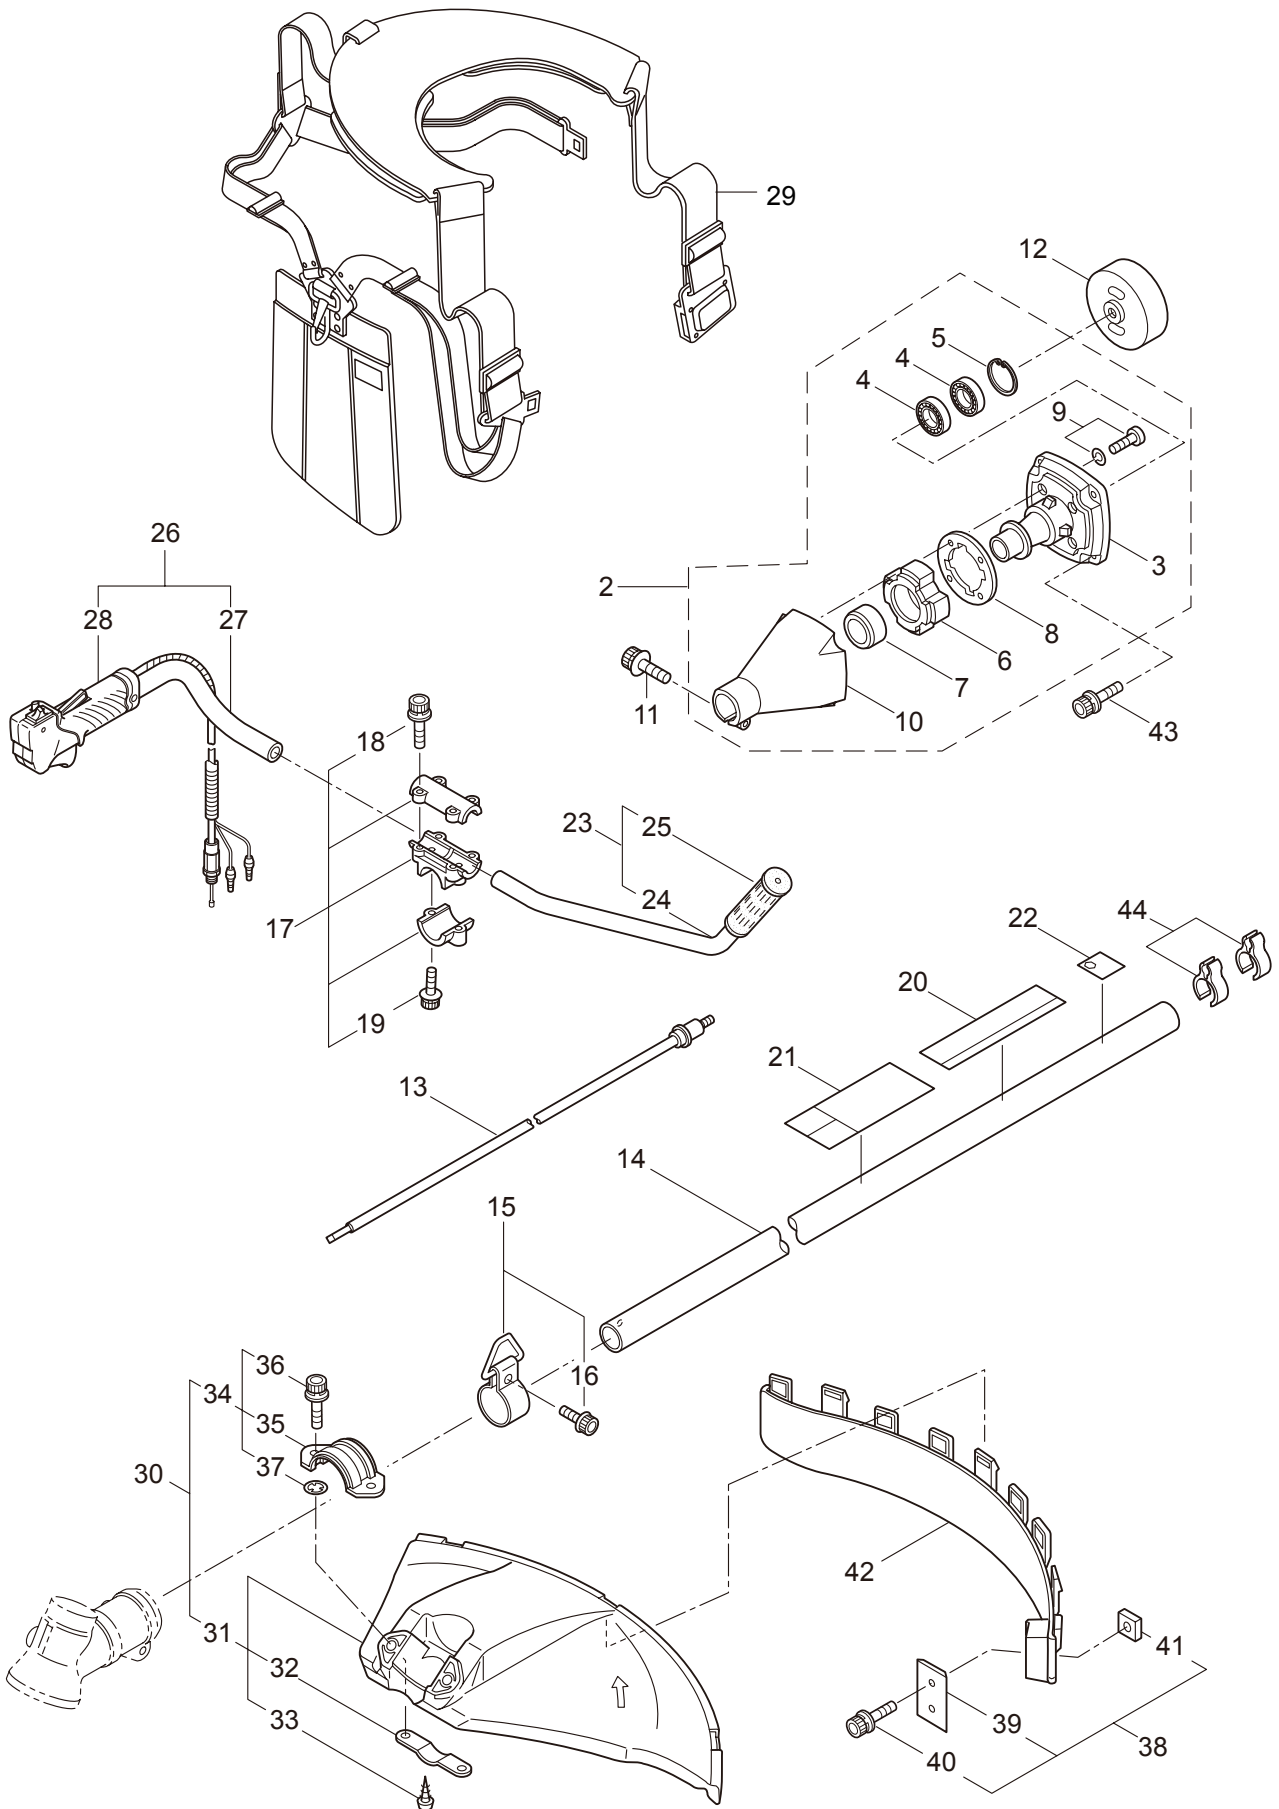

## CONTENTS

1. MAIN BODY .....	1 ~ 2
2. GEARCASE.....	3 ~ 4
3. ENGINE.....	5 ~ 8
4. CARBURETOR, FUEL TANK .....	9 ~ 12
5. ACCESSORIES .....	13 ~ 14

2012. 11.

P/N 523498

1. BC4320H-RS-01  
MAIN BODY

Ref. No.	Part No.	Part Name	Q'ty	Remarks
1-1	364119	BC4320H-RS-01	1	
1-2	234162	Clutch Case Ass'y	1	Incl.3-10
1-3	234143	Bearing Case	1	
1-4	140474	Bearing	2	#6202ZZ
1-5	012380	Snap Ring	1	#35
1-6	217045	Buffer (A)	1	
1-7	217046	Buffer (B)	1	
1-8	217047	Washer	1	
1-9	092033	Screw	4	M5x15
1-10	227728	Driveshaft Tube Adapter	1	
1-11	217134	Bolt	1	M6x30
1-12	211203	Clutch Drum	1	
1-13	217897	Driveshaft Ass'y	1	
1-14	217900	Driveshaft Tube	1	
1-15	231887	Hanging Bracket Ass'y	1	Incl.16
1-16	261762	Cap Screw	1	M5x14
1-17	231888	Bracket Ass'y	1	Incl.18,19
1-18	217138	Bolt	4	M6x25
1-19	217134	Bolt	2	M6x30
1-20	228333	Label	1	BC4320H-RS
1-21	223188	Label	1	
1-22	228207	Label	1	
1-23	228398	Handle Ass'y-Left	1	Incl.24,25
1-24	228399	Handle (A)	1	
1-25	226512	Grip	1	
1-26	229762	Handle Ass'y-Right	1	Incl.27,28
1-27	228401	Handle (B)	1	
1-28	229763	Throttle Trigger	1	
1-29	228086	Hanging Strap Ass'y	1	
1-30	232092	Safety Cover Ass'y	1	Incl.31-37
1-31	231262	Safety Cover Ass'y	1	Incl.32,33
1-32	223180	Threaded Bracket	1	
1-33	221580	Screw	1	4x8
1-34	232093	Bracket Ass'y	1	Incl.35-37
1-35	223179	Bracket	1	
1-36	220632	Cap Screw	2	M6x30
1-37	231704	Washer	2	6x13xt1.0
1-38	231882	String Cutter Ass'y	1	Incl.39-41
1-39	230747	String Cutter	1	
1-40	261250	Cap Screw	1	M5x20
1-41	228325	Nut	1	
1-42	230748	Cover Extention	1	
1-43	219113	Cap Screw	4	M6x20
1-44	219161	Wire Guide	2	